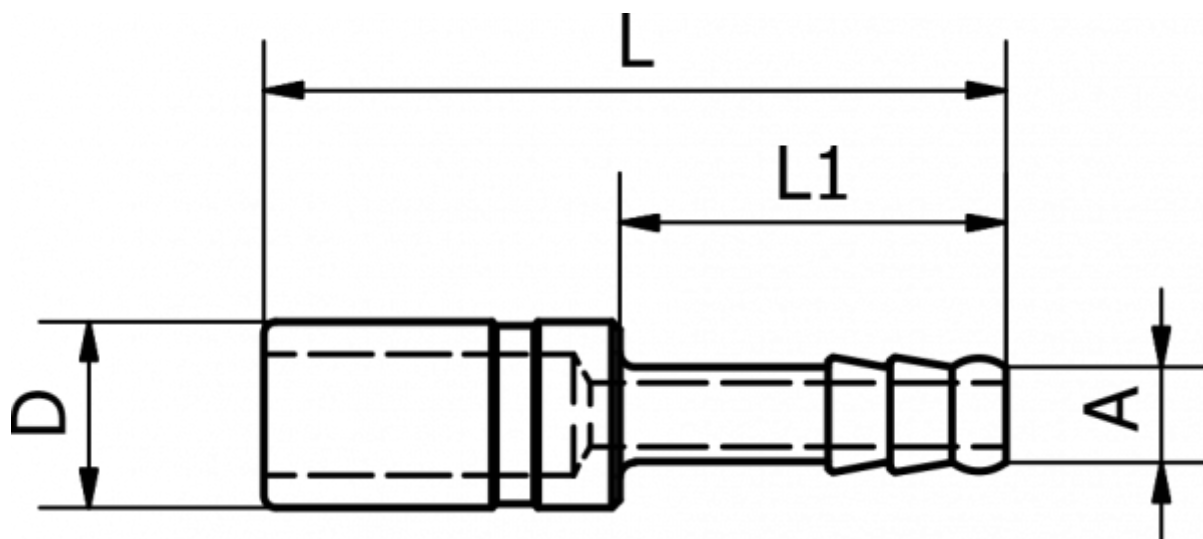

Article number: 58624310ST

Description: Plug for coupling, w. stem $\varnothing 13$
NW 7.2, galvanised steel

Measures

A (mm) = $\varnothing 13$

D (mm) = 12

L (mm) = 48

L1 (mm) = 25